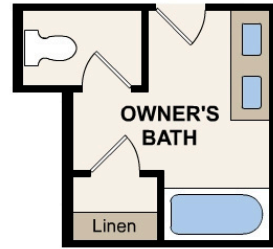

The Highlands at Avery Centre

Geneva | 2013 | *From \$429,990*

APPROX. 2,013 SQ. FT. | 1-STORY | 4 BEDS | 3 BATHS | 2-BAY GARAGE

Elevation A

Elevation B

Elevation C

Elevation D

Prices, plans, and terms are effective on the date of publication and subject to change without notice. Square footage/dimensions shown is only an estimate and actual square footage/dimensions will differ. Buyer should rely on his or her own evaluation of usable area. Depictions of homes or other features are artist conceptions. Hardscape, landscape, and other items shown may be decorator suggestions that are not included in the purchase price and availability may vary. ©06/2025 Century Communities, Inc.

OPT. OWNER'S BATH TUB

OPT. OWNER'S BATH TUB & SHOWER

OPT. SHOWER AT BATH 2

OPT. SHOWER AT BATH 3

Prices, plans, and terms are effective on the date of publication and subject to change without notice. Square footage/dimensions shown is only an estimate and actual square footage/dimensions will differ. Buyer should rely on his or her own evaluation of usable area. Depictions of homes or other features are artist conceptions. Hardscape, landscape, and other items shown may be decorator suggestions that are not included in the purchase price and availability may vary. ©06/2025 Century Communities, Inc.