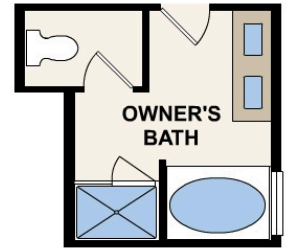

The Highlands at Avery Centre

Geneva | 2013 | *From \$429,990*

APPROX. 2,013 SQ. FT. | 1-STORY | 4 BEDS | 3 BATHS | 2-BAY GARAGE

Elevation A

Elevation B

Elevation C

Elevation D

Prices, plans, and terms are effective on the date of publication and subject to change without notice. Square footage/dimensions shown is only an estimate and actual square footage/dimensions will differ. Buyer should rely on his or her own evaluation of usable area. Depictions of homes or other features are artist conceptions. Hardscape, landscape, and other items shown may be decorator suggestions that are not included in the purchase price and availability may vary. ©06/2025 Century Communities, Inc.

OPT. OWNER'S BATH TUB

OPT. OWNER'S BATH TUB & SHOWER

OPT. SHOWER AT BATH 2

OPT. SHOWER AT BATH 3

Prices, plans, and terms are effective on the date of publication and subject to change without notice. Square footage/dimensions shown is only an estimate and actual square footage/dimensions will differ. Buyer should rely on his or her own evaluation of usable area. Depictions of homes or other features are artist conceptions. Hardscape, landscape, and other items shown may be decorator suggestions that are not included in the purchase price and availability may vary. ©06/2025 Century Communities, Inc.