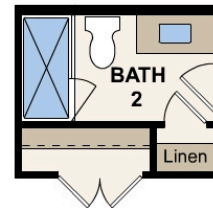

The Highlands at Avery Centre

Geneva | 2013 | *From \$429,990*

APPROX. 2,013 SQ. FT. | 1-STORY | 4 BEDS | 3 BATHS | 2-BAY GARAGE

Elevation A

Elevation B

Elevation C

Elevation D

Prices, plans, and terms are effective on the date of publication and subject to change without notice. Square footage/dimensions shown is only an estimate and actual square footage/dimensions will differ. Buyer should rely on his or her own evaluation of usable area. Depictions of homes or other features are artist conceptions. Hardscape, landscape, and other items shown may be decorator suggestions that are not included in the purchase price and availability may vary. ©06/2025 Century Communities, Inc.

OPT. OWNER'S BATH TUB

OPT. OWNER'S BATH TUB & SHOWER

OPT. SHOWER AT BATH 2

OPT. SHOWER AT BATH 3

Prices, plans, and terms are effective on the date of publication and subject to change without notice. Square footage/dimensions shown is only an estimate and actual square footage/dimensions will differ. Buyer should rely on his or her own evaluation of usable area. Depictions of homes or other features are artist conceptions. Hardscape, landscape, and other items shown may be decorator suggestions that are not included in the purchase price and availability may vary. ©06/2025 Century Communities, Inc.